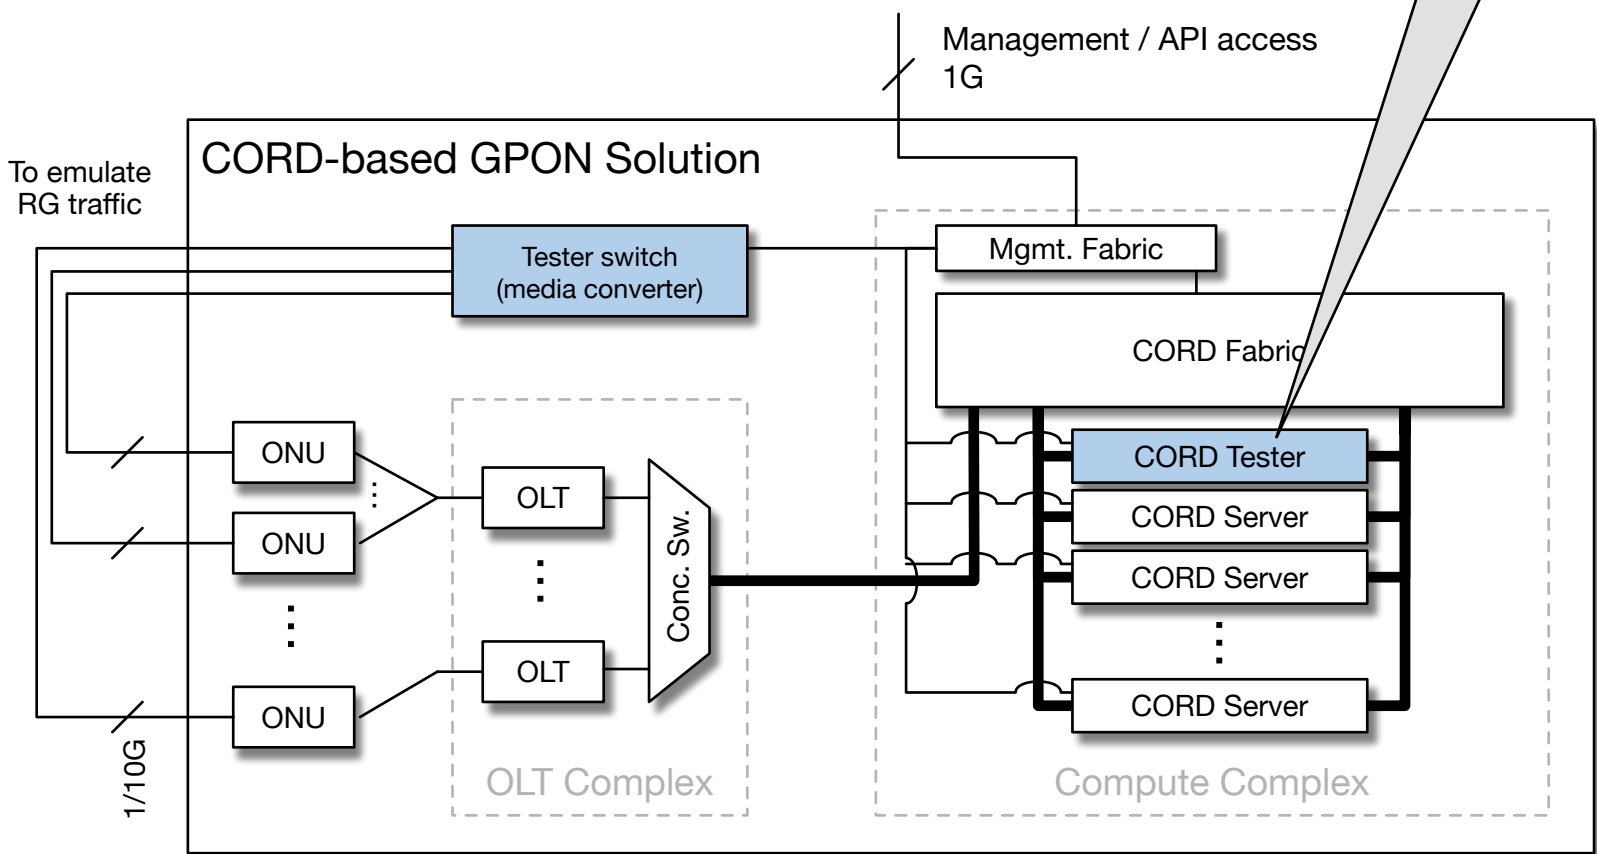

CORD for GPON - Blackbox Tester Details

- Reference points:**
- Ti - Internet direction
 - To - OLT mass traffic
 - Tr - Residential GW flows
 - Tm - Management calls
 - Tt - Test control

CORD Tester as an Embedded Component

CORD tester implemented as a set of "Test Apps" (containers) deployed to one of the CORD servers

- Reference points:**
- Ti - Internet direction
 - To - OLT mass traffic
 - Tr - Residential GW flows
 - Tm - Management calls
 - Tt - Test control