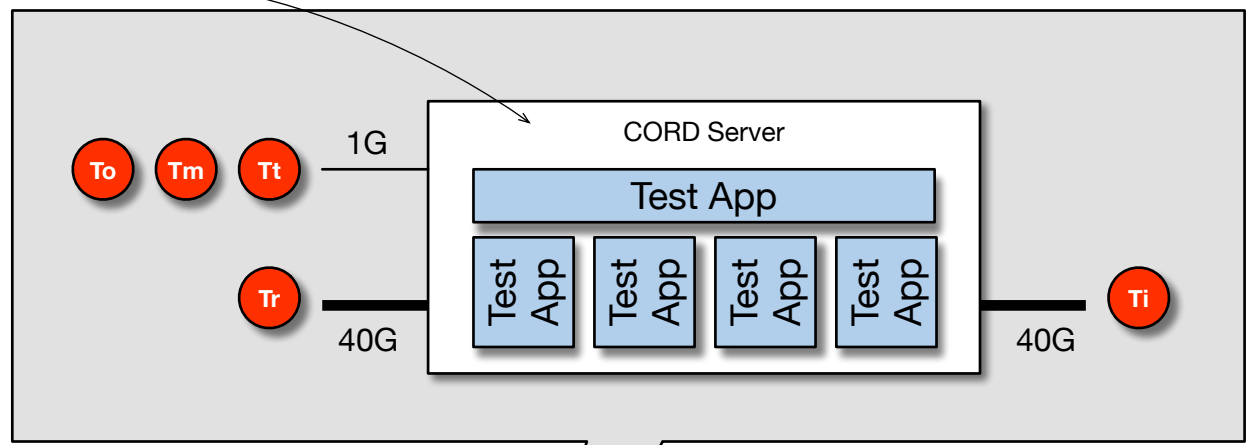

CORD for GPON - Blackbox Tester Details

- Reference points:**
- Ti - Internet direction
 - To - OLT mass traffic
 - Tr - Residential GW flows
 - Tm - Management calls
 - Tt - Test control

CORD Tester as an Embedded Component

CORD tester implemented as a set of "Test Apps" (containers) deployed to one of the CORD servers

- Reference points:**
- Ti - Internet direction
 - To - OLT mass traffic
 - Tr - Residential GW flows
 - Tm - Management calls
 - Tt - Test control