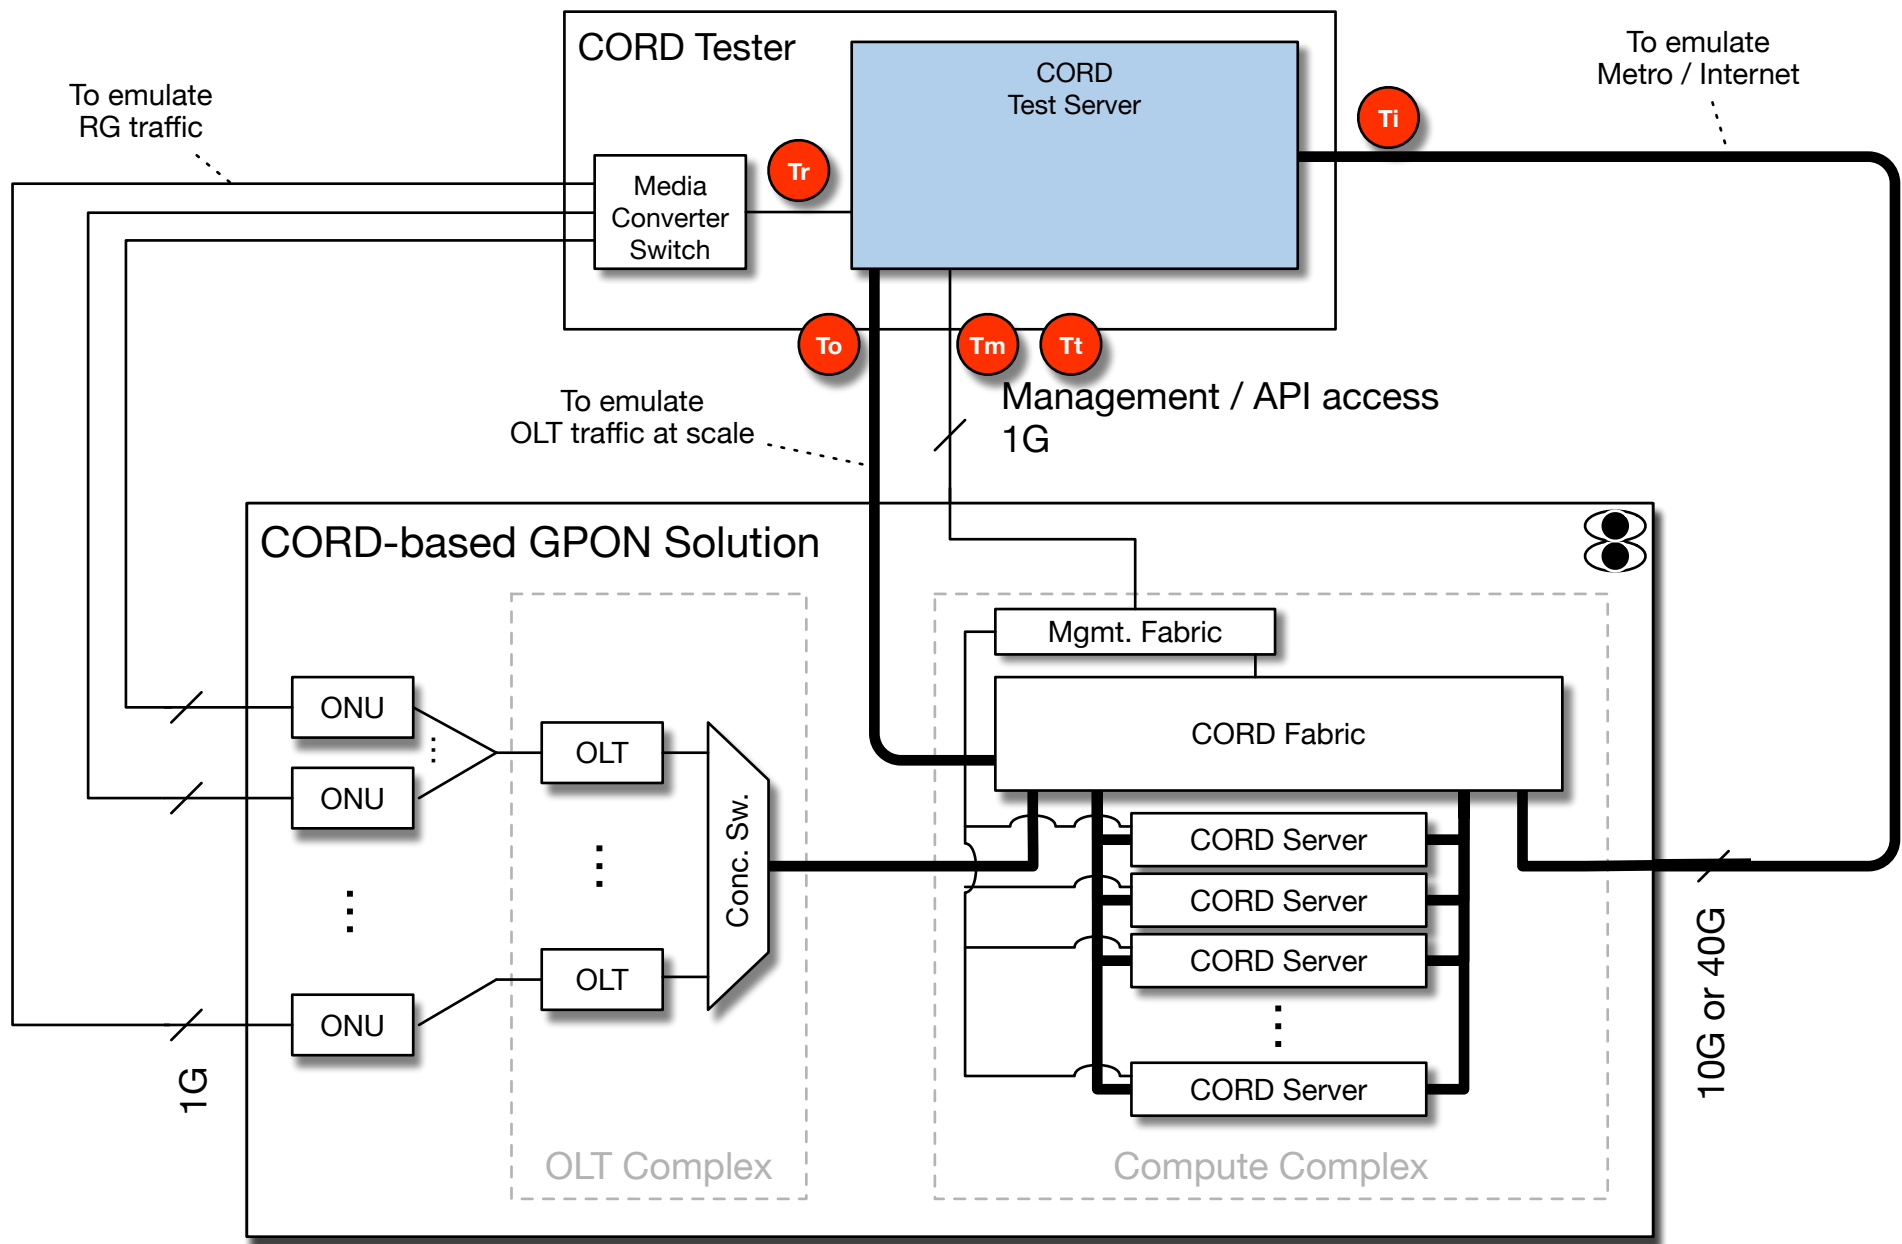

CORD for GPON - Blackbox Tester Details

- Reference points:**
- Ti - Internet direction
 - To - OLT mass traffic
 - Tr - Residential GW flows
 - Tm - Management calls
 - Tt - Test control

CORD Tester as an Embedded Component

CORD tester implemented as a set of "Test Apps" (containers) deployed to one of the CORD servers

- Reference points:**
- Ti - Internet direction
 - To - OLT mass traffic
 - Tr - Residential GW flows
 - Tm - Management calls
 - Tt - Test control